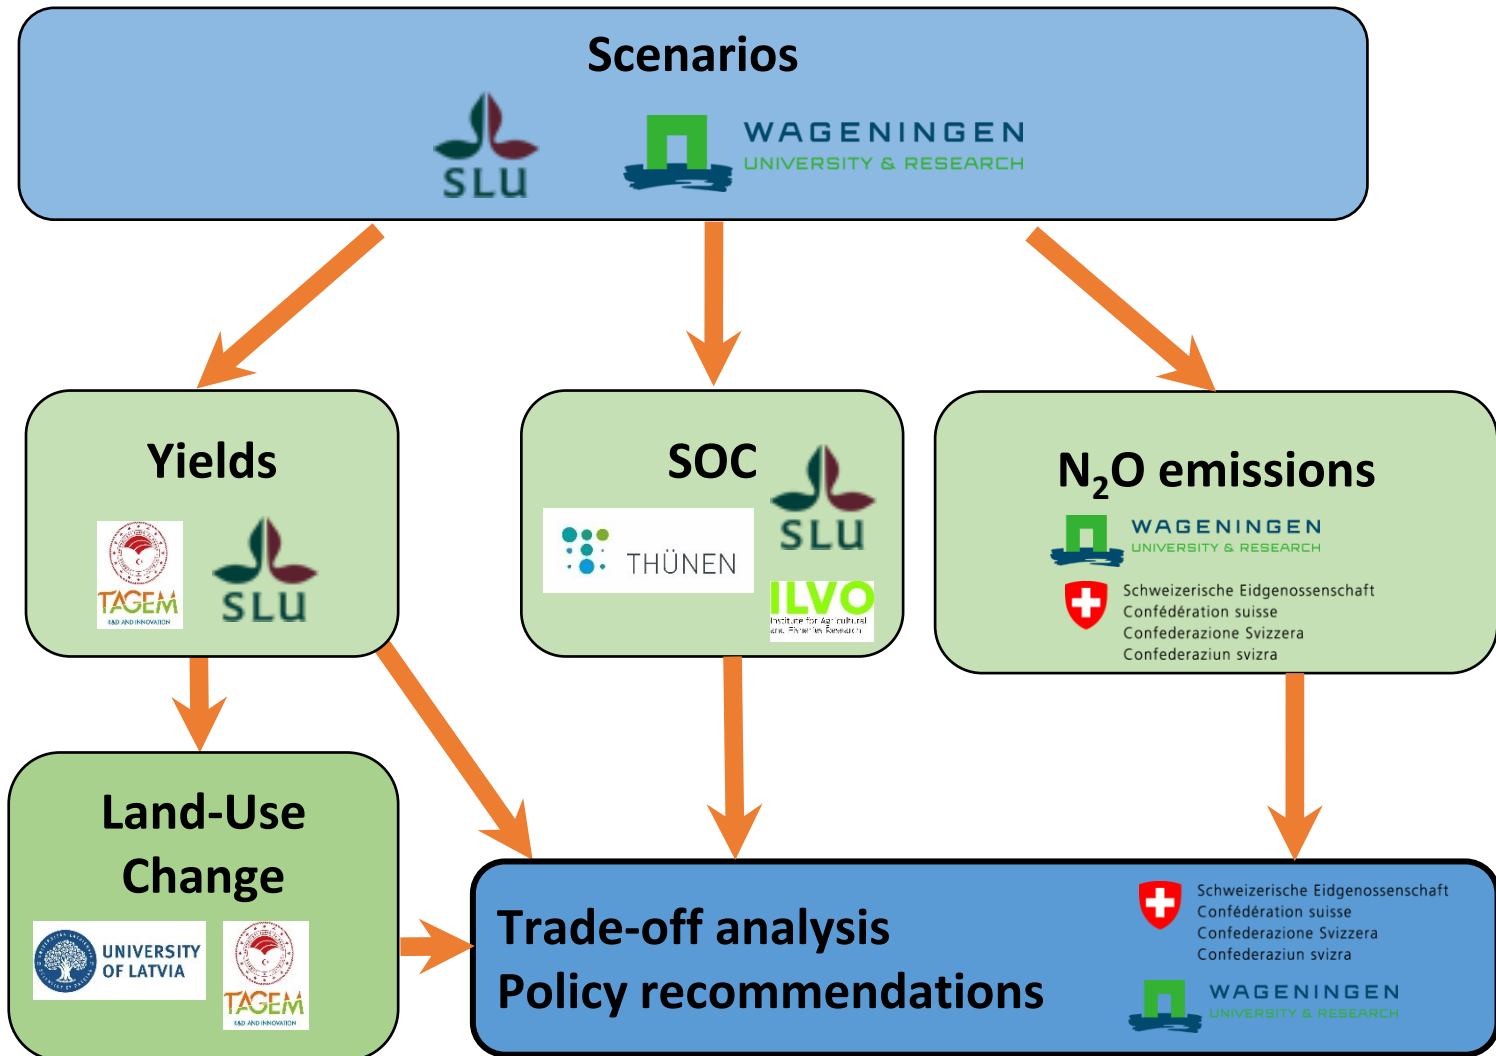

SIMPLE

**Scenario modelling for assessing impacts of policy changes
and socio-economic effects on ecosystem services of soils**

Sonja Keel & Jens Leifeld

June 13, 2023

Modelling framework for Europe and partner countries

Ecosystem services of soils

Project partners

Poster presentation: Wednesday

Sonja Keel

sonja.keel@agroscope.admin.ch; @SonjaGKeel

Scenario modelling for assessing impacts of policy changes and socio-economic effects on ecosystem services of soils (admin.ch)

Agroscope good food, healthy environment

www.agroscope.admin.ch