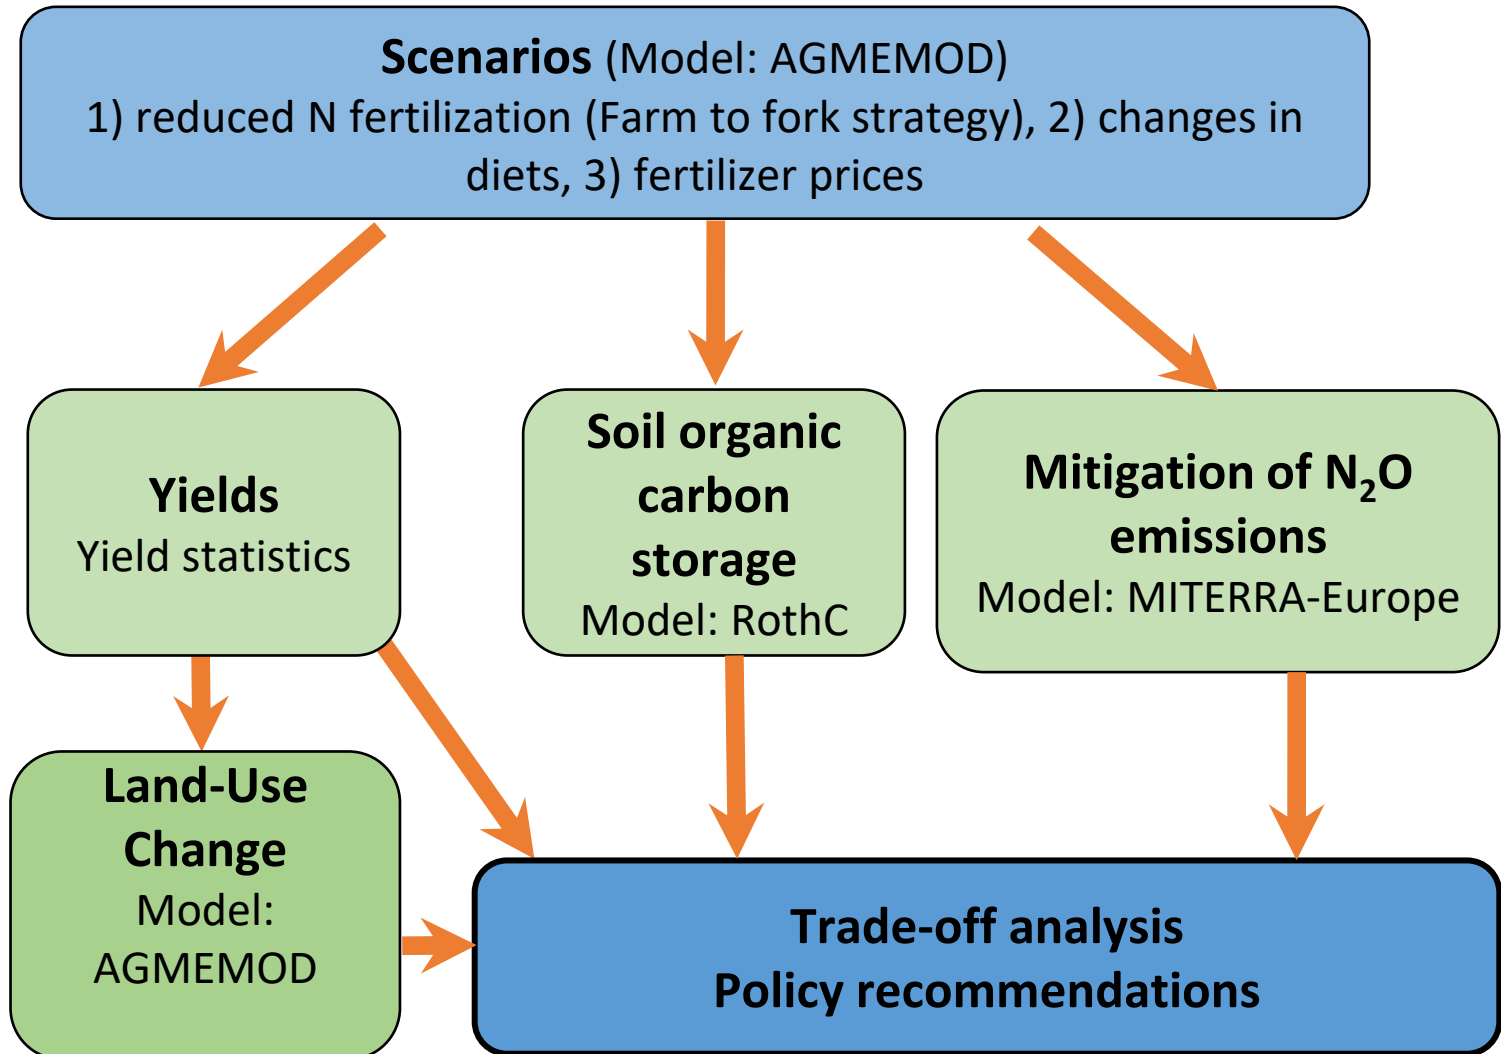

SIMPLE

**Scenario modelling for assessing impacts of policy changes
and socio-economic effects on ecosystem services of soils**

Sonja Keel & Jens Leifeld

June 13, 2023

Modelling framework for Europe and partner countries

Ecosystem services of soils

Project partners

Poster presentation: Wednesday

Sonja Keel

sonja.keel@agroscope.admin.ch; @SonjaGKeel

Scenario modelling for assessing impacts of policy changes and socio-economic effects on ecosystem services of soils (admin.ch)