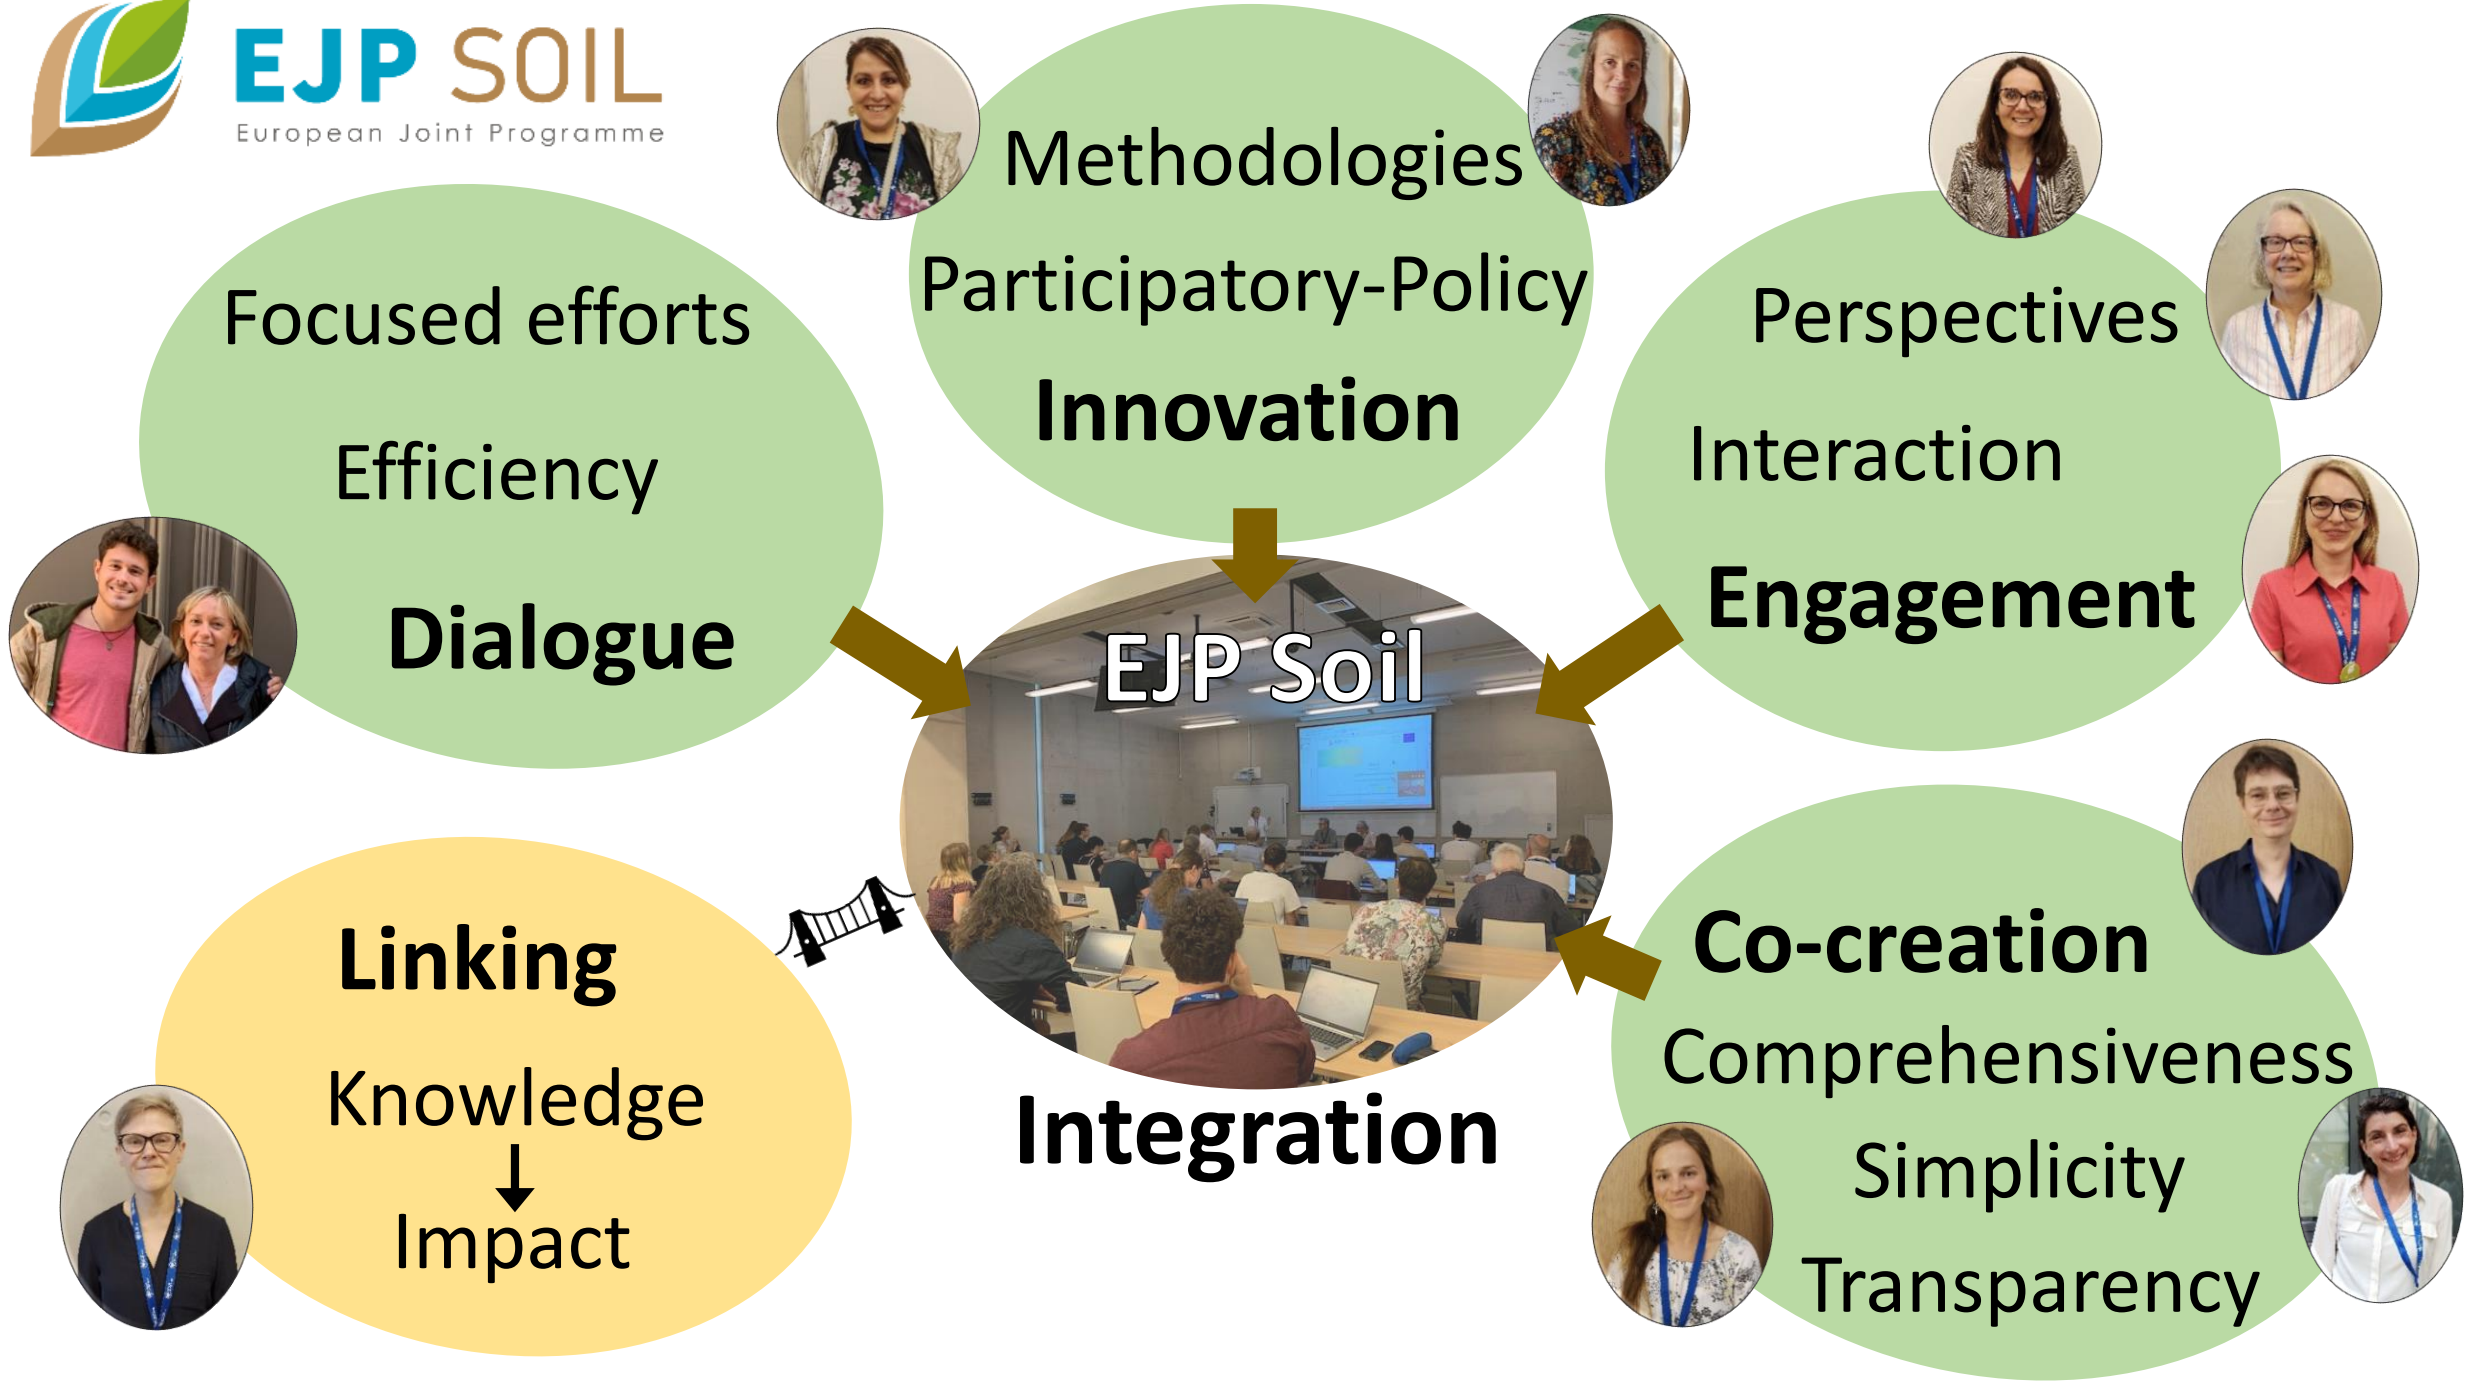

Session A2

Using participatory design for developing farmer friendly tools for soil practices and schemes

Conveners: Sabina Asins, Marjoleine Hanegraaf, Martin Hvarregaard

Observer: Javier Renovell Sala - CSIC

Projects: ROAD4SCHEMES, PRAC2LIV, SERENA, Into-DIALOGUE, EJPSoil (Task 7.6)

Developing farmer friendly tools