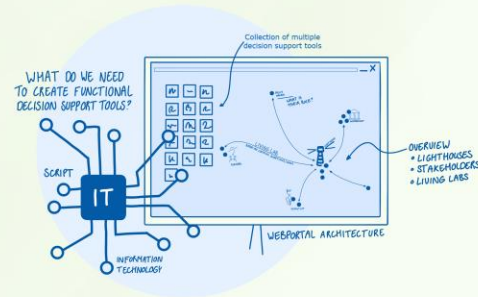

inspiring discussion

Decision support tools for soil health in living labs