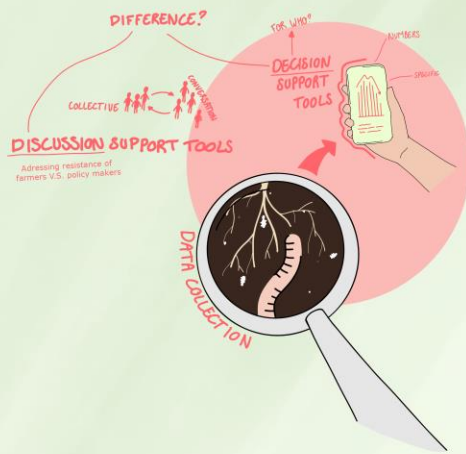

inspiring discussion

Decision support tools for soil health in living labs

inspiring discussion

Decision support tools for soil health in living labs

inspiring discussion

Decision support tools for soil health in living labs

GREEN DEAL

Aims for 100 living labs and lighthouses
by the year 2030 for soil health